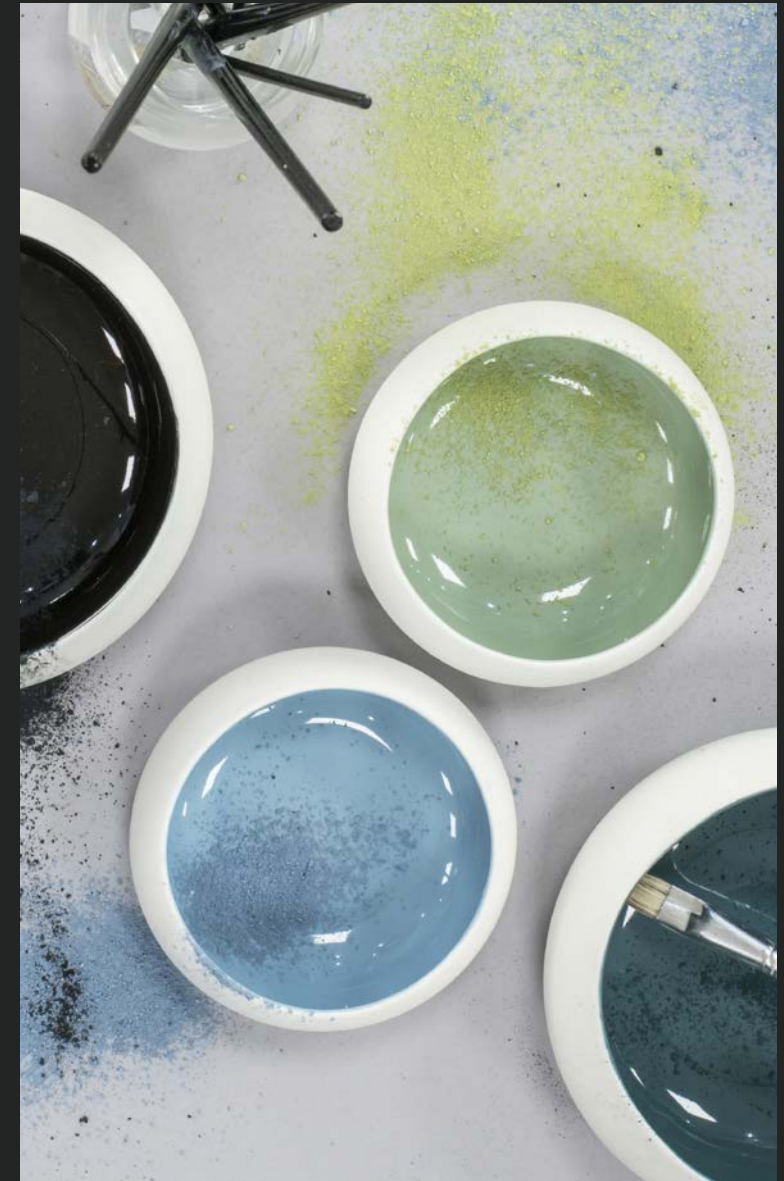

- 01 **BK506BK** Organic Bowl 16cm - Black Case Qty 6
- 02 **BK506GY** Organic Bowl 16cm - Dove Grey Case Qty 6
- 03 **BK506BL** Organic Bowl 16cm - Ash Blue Case Qty 6
- 04 **BK506DG** Organic Bowl 16cm - Sea Green Case Qty 6
- 05 **BK506GN** Organic Bowl 16cm - Pale Sage Case Qty 6

- 06 **BK516BK** Organic Bowl 12cm - Black Case Qty 12
- 07 **BK516GY** Organic Bowl 12cm - Dove Grey Case Qty 12
- 08 **BK516BL** Organic Bowl 12cm - Ash Blue Case Qty 12
- 09 **BK516DG** Organic Bowl 12cm - Sea Green Case Qty 12
- 10 **BK516GN** Organic Bowl 12cm - Pale Sage Case Qty 12