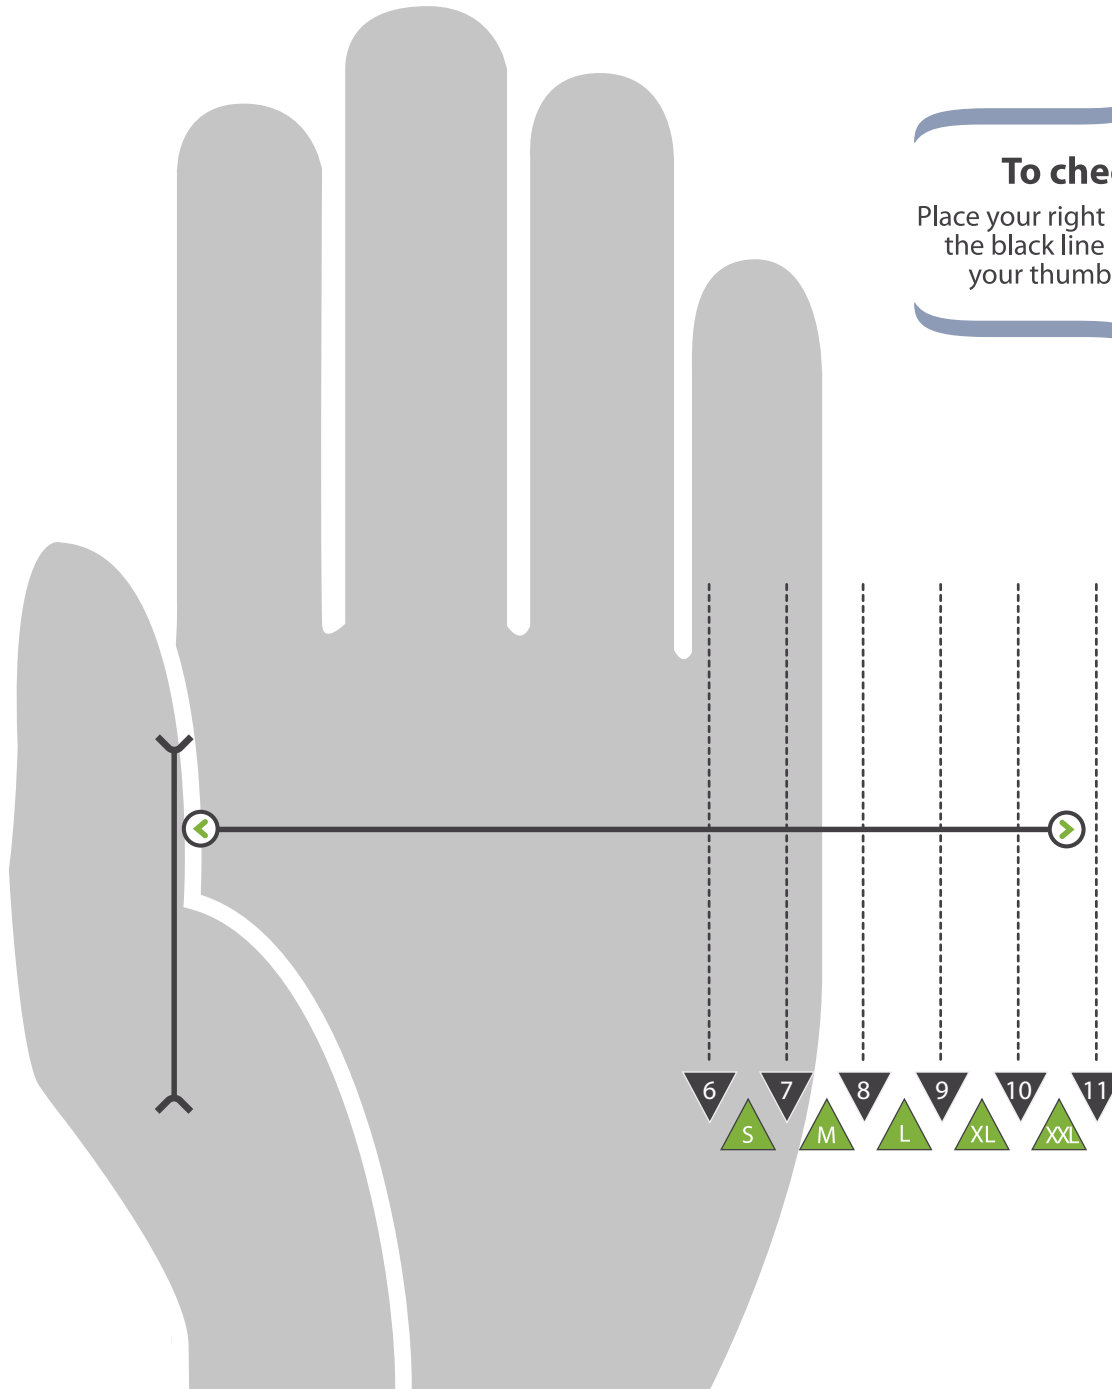

# Hand Size Chart.

Print this page at 100%. A4

**To check the size**  
Place your right hand on the diagram, the black line should be between your thumb and index finger.

Size		Glove size further to EN420	Hand (mm)		Glove
			Palm circumference	Length	Minimum Length
6	XS		152	160	220
7	S		178	170	230
8	M		203	182	240
9	L		229	192	250
10	XL		254	204	260
11	XXL		279	215	270