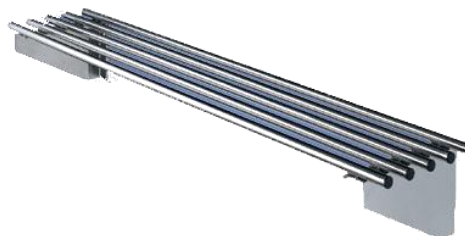

STAINLESS STEEL WALL SHELVES

| Product Code | Dimensions | List Price ex VAT |
|--------------|------------|-------------------|
|--------------|------------|-------------------|

10 WALL SHELF

- Top quality no. 4 finish stainless steel
- 1.2mm thick
- 50mm upturn to back and two sides
- Easy to assemble system
- Lifetime Warranty

| | | |
|----------|------------------------------|---------|
| SS100600 | 600 W 300 D 255 H mm (5kg) | £81.00 |
| SS100900 | 900 W 300 D 255 H mm (6kg) | £100.00 |
| SS101200 | 1200 W 300 D 255 H mm (6kg) | £120.00 |
| SS101500 | 1500 W 300 D 255 H mm (7kg) | £139.00 |
| SS101800 | 1800 W 300 D 255 H mm (10kg) | £167.00 |
| SS102100 | 2100 W 300 D 255 H mm (11kg) | £189.00 |
| SS102400 | 2400 W 300 D 255 H mm (12kg) | £214.00 |

11 PIPE WALL SHELF

- 25mm diameter round pipes, 1.2mm thick
- Black plastic caps fitted to ends of pipes
- Easy to assemble system
- Lifetime Warranty

| | | |
|----------|------------------------------|---------|
| SS110600 | 600 W 300 D 255 H mm (4kg) | £73.00 |
| SS110900 | 900 W 300 D 255 H mm (5kg) | £78.00 |
| SS111200 | 1200 W 300 D 255 H mm (6kg) | £90.00 |
| SS111500 | 1500 W 300 D 255 H mm (7kg) | £109.00 |
| SS111800 | 1800 W 300 D 255 H mm (9kg) | £120.00 |
| SS112100 | 2100 W 300 D 255 H mm (10kg) | £132.00 |
| SS112400 | 2400 W 300 D 255 H mm (12kg) | £154.00 |