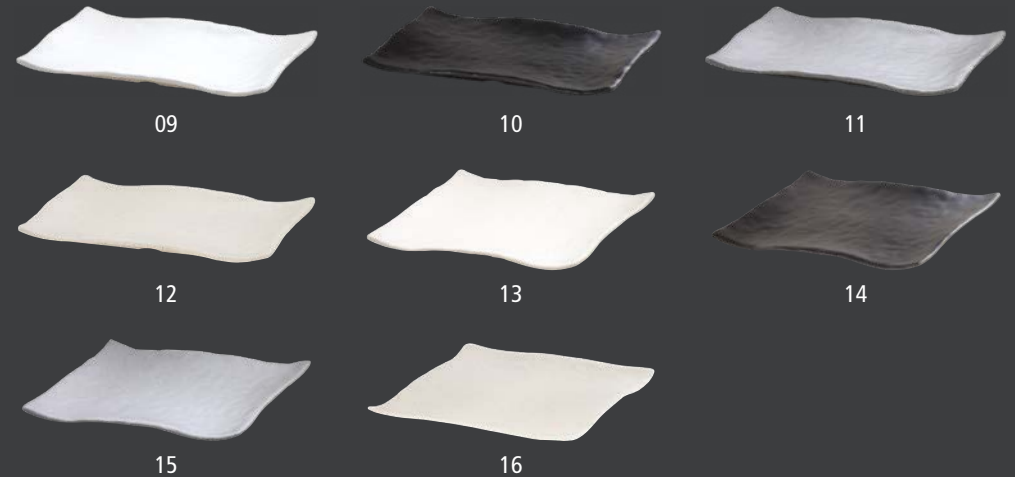

09	DI639	White Rectangle Platter 33 x 23cm	13	DI643	White Square Platter 28 x 28cm
10	DI640	Black Rectangle Platter 33 x 23cm	14	DI644	Black Square Platter 28 x 28cm
11	DI641	Grey Rectangle Platter 33 x 23cm	15	DI645	Grey Square Platter 28 x 28cm
12	DI642	Sand Rectangle Platter 33 x 23cm	16	DI646	Sand Square Platter 28 x 28cm