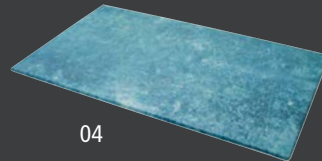

STRATA PLATTERS

STRATA PLATTERS

Add a touch of class with the light, stylish and durable Strata platters. With its beautiful pattern and texture available in a range of sizes, Strata brings a real sense of theatre to any food presentation.

01

02

03

PLATTERS

- 01 **DF803** 12" x 12", 30.5 x 30.5cm
- 02 **DF804** 15" x 8", 38 x 20cm
- 03 **DF805** 20" x 10", 50 x 25cm

WHEN ORDERING

*Please quote the product code followed by the appropriate suffix for the colour required.

Souk - GY

Teak - TK

Anthracite - GE

Sandstone - SA

GN PLATTERS

- 04 **DH187** 1/1 GN - 53 x 32.5cm
- 05 **DH188** 2/4 GN - 53 x 16.2cm
- 06 **DH189** 1/3 GN - 32.5 x 17.6cm
- 07 **DH190** 1/2 GN - 32.5 x 26.5cm

WHEN ORDERING

*Please quote the product code followed by the appropriate suffix for the colour required.

Cobalt - BG

Anthracite - GE

Cobalt - Distressed Urban

04

05

06

07