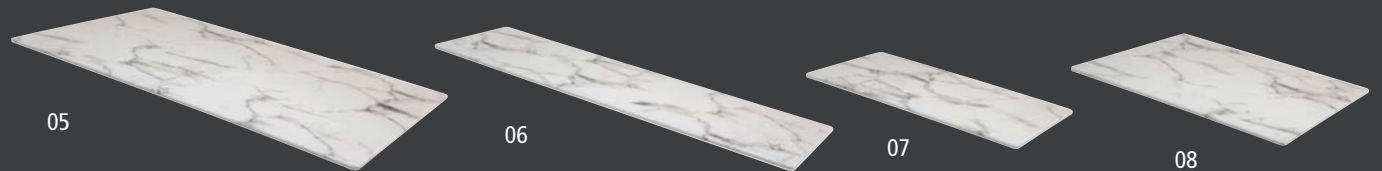

GREY

- 01 **DM270GR** Strata Bauhaus Grey Melamine Platter 1/1 GN
- 02 **DM271GR** Strata Bauhaus Grey Melamine Platter 1/2 GN
- 03 **DM272GR** Strata Bauhaus Grey Melamine Platter 1/3 GN
- 04 **DM273GR** Strata Bauhaus Grey Melamine Platter 2/4 GN