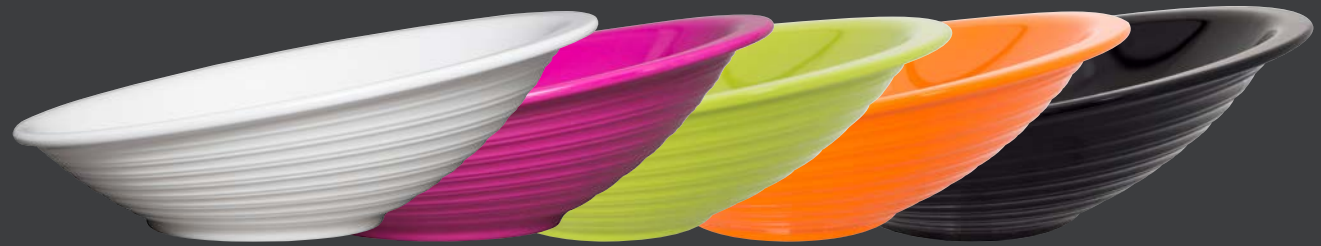

MIRAGE

CONTENTS

MIRAGE

SEEING IS BELIEVING

Mirage is an exclusive collection of melamine products designed to provide a stylish and practical solution for food presentation and display. Offering an innovative combination of shapes, textures and vibrant colours, Mirage is the perfect choice for any buffet or counter display.

- 07 **DI659** Grey Mini Round Bowl 6cm, 2oz
- 08 **DI662** Grey Mini Square Bowl 7cm, 3.5oz
- 09 **DI665** Grey Mini Organic Bowl 8.5 x 7cm, 3.5oz
- 10 **DJ650** Sand Mini Round Bowl 6cm, 2oz
- 11 **DJ649** Sand Mini Square Bowl 7cm, 3.5oz
- 12 **DJ651** Sand Mini Organic Bowl 8.5 x 7cm, 3.5oz

SMALL BOWL

NEW

A new 3oz matt white melamine bowl perfect for sides and ice cream.

13

13 **BQ529WH** White Bowl 3oz / 8 x 4cm

PICCOLO RAMEKINS

White, Black and Grey Speckle with a glossy finish – the simple choice for serving sides.

DUNE BOWLS

*Orange & Black are only available as 14.25"

01

02

03

04

DUNE BOWLS

Change the landscape of any buffet display with the Dune range of sloping buffet bowls. Available in four sizes and five vibrant colours, mix and match with other items in Mirage to create a truly stunning buffet display.