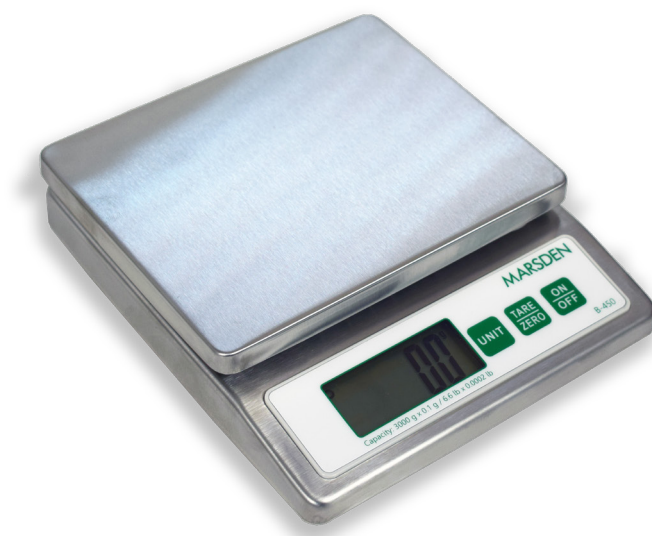

MARSDEN

B-450 Small Bench Scale

- IP67 rated splashproof scale
- Stainless Steel structure
- Easy to use
- High accuracy sensor for precision weighing
- Weighs in g or lb
- Large easy to read 20mm LCD display

Marsden B-450:

Small Bench Scale

- IP67 rated splashproof scale
- Stainless Steel structure
- Easy to use
- High accuracy sensor
- Weighs in g or lb
- Large easy to read 20mm LCD display
- Removable pan
- Auto-power off
- Optional calibration certificate
- High precision weighing

Splashproof

The B-450 is more than capable of performing well in damp environments, thanks to its splashproof IP67 stainless steel casing.

The IP rating means that the B-450 is built to last in places where water and dust is common. Plus, this means that the device will survive through regular cleaning to keep the scale hygienic.

Precision weighing

The B-450 is one of the most precise bench scales in our collection due to the incredibly small graduations of 0.1g, making weighing even the smallest things easy.

Additionally, a high accuracy weighing sensor means even higher weighing resolution results. This makes the scale perfect for portion control in kitchens and food factories.