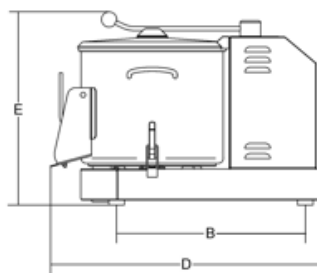

solo per professionisti

Sirman Spa
Viale dell'industria 9/11
35010 Pieve di Curtarolo (PD) Italy
Tel. +39 049 9698666
Fax. +39 049 9698688
E-mail. info@sirman.com

PPJ 6

- Made from AISI 304 Stainless steel.
- Self-tensioning poli-V belt drive.
- High efficiency ventilated motors for continuous operation.
- Stainless steel peeling disc.
- Easy to replace abrasive surface.
- Patented removable dishwashing safe container and bottom peeling disc (no tools required)
- Automatic unloading system.
- Stainless steel outlet opening with quick and sealed locking.
- Easy service and easy access to the components.
- CE version with:
 - microswitch on the lid
 - microswitch on outlet opening
- One speed version 6, 10 and 20:
 - Potato peeler (PPJ).
 - Shell washer (LCJ) without abrasive surfaces.

DETAILS

TECHNICAL DATA

Model	PPJ 6
Power	watt 370 - Hp 0,50
Power source	230V/50Hz
Revolutions	r.p.m. 320
Capacity	kg 6 - lt10
Output/h.	kg/h. 150
A	mm 234
B	mm 340
C	mm 370
D	mm 530
E	mm 390
Net weight	kg 31
Shipping	mm 500x630x650
Gross weight	kg 36