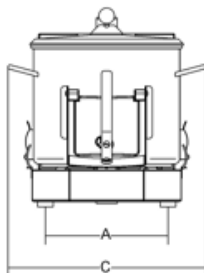

DETAILS

TECHNICAL DATA

Model	PPJ 6
Power	watt 370 - Hp 0,50
Power source	230V/50Hz
Revolutions	r.p.m. 320
Capacity	kg 6 - lt10
Output/h.	kg/h. 150
A	mm 234
B	mm 340
C	mm 370
D	mm 530
E	mm 390
Net weight	kg 31
Shipping	mm 500x630x650
Gross weight	kg 36