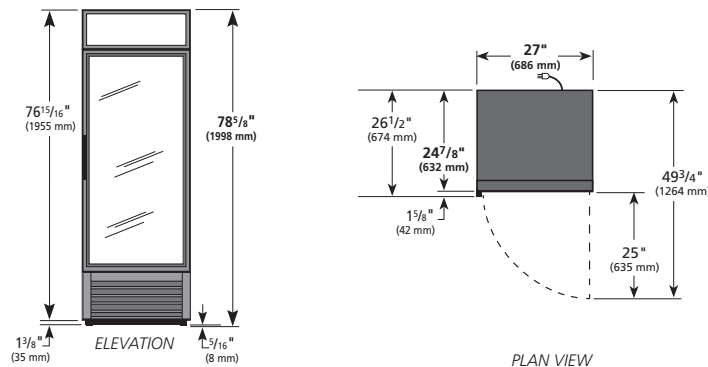

Bottom mounted units feature

- ▶ "No stoop" lower shelf to maximize product visibility.
- ▶ Storage on top of cabinet.
- ▶ Easily accessible condenser coil for cleaning.

PLAN VIEW

ROUGH-IN DATA

Specifications subject to change without notice.
 Chart dimensions rounded up to the next whole millimeter (inches rounded up to the next 1/8").

Model	Doors	Shelves	Cabinet Dimensions (mm)			HP	Voltage	Amps	Capacity (litres)	Refrigerant	Crated Weight (kg)
			W	D	H						
GDM-19T-HC~TSL01	1	4	686	632	1998	1/3	230-240/50/1	2.4	479	R290	143

† Depth does not include 42 mm for door handles.