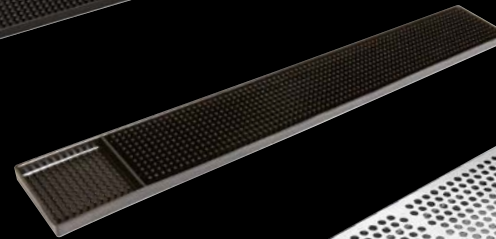

BAR STORAGE, MATS & TRAY

01

With 6 dispensers, see through lid and non-slip base. Dishwasher Safe.

02

01

02

03

04

'V-Deck' cuts to fit anywhere

MATS & TRAY

- | | | | |
|----|--------------|--|------------|
| 01 | DD080 | Bar Mat Non-Slip Rubber, 60 x 8.5cm - Black | Case Qty 1 |
| 02 | D8912 | Bar Mat Non-Slip Rubber, 45 x 30cm - Black | Case Qty 1 |
| 03 | D2624 | Drainer / Drip Tray, 30 x 15cm - Stainless Steel | Case Qty 1 |
| 04 | D0270 | Interlocking Shelf Mat V-Deck, 30cm Square | Pack of 9 |