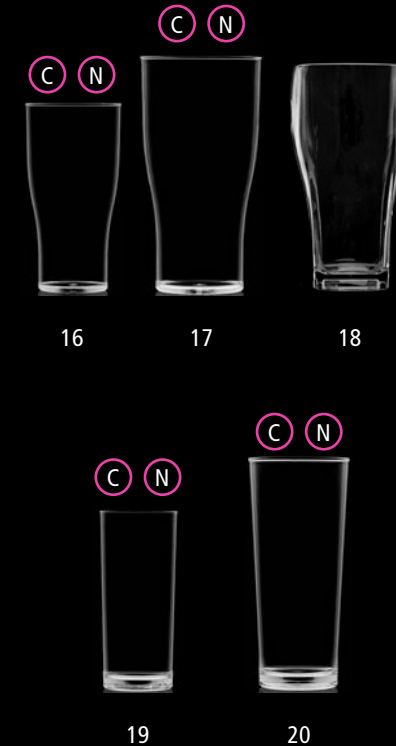

POLYCARBONATE DRINKWARE

ARGON TUMBLERS

01	CB080 Ultra Stemless Wine 17oz, 50cl	Case Qty 12	09	CD650 Tumbler 14oz, 40cl	Case Qty 24
02	CB079 Ultra Stemless Wine 29oz, 85cl	Case Qty 12	10	C9149 Tumbler 20oz, 58cl CE Marked	Case Qty 24
03	CB066 Tall HiBall 10oz, 29cl	Case Qty 36	11	CB067 Bulb Tumbler 8oz, 25cl	Case Qty 48
04	CB064 Tall Tumbler 12 3/4oz, 36cl	Case Qty 36	12	CF046 Hiball 12oz, 34cl	Case Qty 36
05	C9151 Tumbler 9oz, 27cl	Case Qty 36	13	CC777 Hiball 12oz, 34cl - 1/2 Pint CE Marked	Case Qty 48
06	C9152 Tumbler 10oz, 29cl CE Marked	Case Qty 36	14	CF396 Hiball 8oz, 22.7cl	Case Qty 36
07	CF395 Tumbler Nucleated 10oz CE Marked	Case Qty 36	15	CF397 Hiball 6oz, 17.7cl	Case Qty 36
08	C9153 Tumbler 12oz, 35cl	Case Qty 36			

NEON - BEER

16	C7167 Neon Tulip Nucleated 1/2 Pint CE Marked	Case Qty 48
17	C7166 Neon Tulip Nucleated 1 Pint CE Marked	Case Qty 48
18	CB069 Neon Bulb Pint Glass 20oz, 58cl	Case Qty 48
19	CF394 Hiball Nucleated 10oz CE Marked	Case Qty 36
20	CF393 Neon Straight Nucleated 1 Pint CE Marked	Case Qty 24

C = CE Marked **N** = Nucleated

POLYCARBONATE DRINKWARE

XENON - COCKTAIL/PARTY

01

01 **CF370** Gin Balloon 25.7oz, 76cl

Case Qty 24

KRYPTON WINE

02