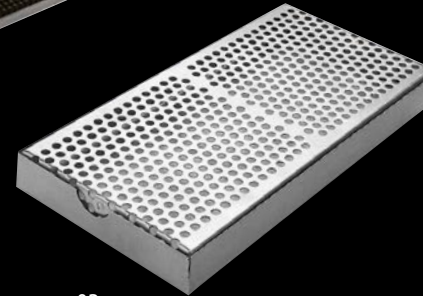

BAR STORAGE, MATS & TRAY

01

With 6 dispensers, see through lid and non-slip base. Dishwasher Safe.

02

01

02

03

04

'V-Deck' cuts to fit anywhere

MATS & TRAY

01	DD080	Bar Mat Non-Slip Rubber, 60 x 8.5cm - Black	Case Qty 1
02	D8912	Bar Mat Non-Slip Rubber, 45 x 30cm - Black	Case Qty 1
03	D2624	Drainer / Drip Tray, 30 x 15cm - Stainless Steel	Case Qty 1
04	D0270	Interlocking Shelf Mat V-Deck, 30cm Square	Pack of 9

BAR STORAGE

01	D3022	Garnish Dispensers, 50 x 15 x 9cm	Case Qty 1
02	D2639	Bar Organiser, 24.2 x 14.7 x 10.5cm	Case Qty 1