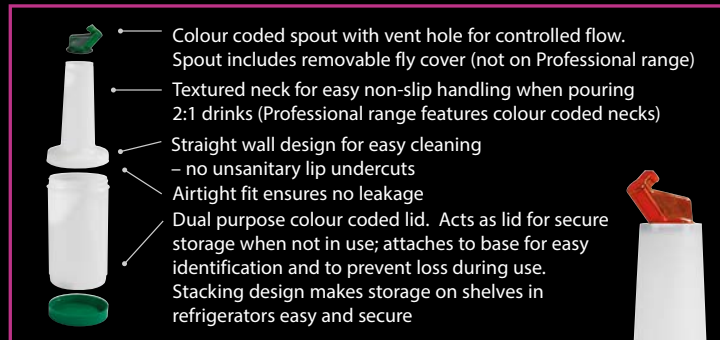

DRINKS MIX SYSTEMS

Drinks Mix System – Standard Bar Storers

This highly efficient Drinks Mix System enables you to reduce preparation time by preparing mixes and juices in advance.

The containers come with a lid for storage which can be replaced with the neck and spout for pouring contents directly into drinks. When not in use, the lid can be attached to the base to prevent loss.

- Suitable for front and back of house use
- The easy way to make perfect 2:1 drinks
- Pours batters and oils
- Stackable for convenient back-up storage
- Round design fits speed racks

1 LITRE CAPACITY

D1412	Green	Case Qty 1
D1415	Orange	Case Qty 1
D1411	Red	Case Qty 1
D1413	White	Case Qty 1
D1410	Yellow	Case Qty 1