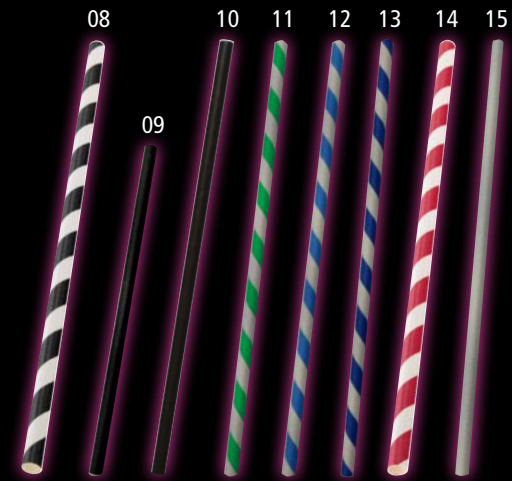

PAPER STRAWS

08	DI793	Paper Black Stripe Straws, 20cm, 6mm	Pack of 250
09	DL302	Paper Plain Black Straws, 14cm, 6mm	Pack of 250
10	DI794	Paper Plain Black Straws, 20cm, 6mm	Pack of 250
11	DI197	Paper Green Stripe Straws, 20cm, 6mm	Pack of 250
12	DI331	Paper Blue Stripe Straws, 20cm, 6mm	Pack of 250
13	DI780	Paper Navy Stripe Straws, 20cm, 6mm	Pack of 250
14	DI328	Paper Red Stripe Straws, 20cm, 6mm	Pack of 250
15	DI795	Paper Plain White Straws, 20cm, 6mm	Pack of 250