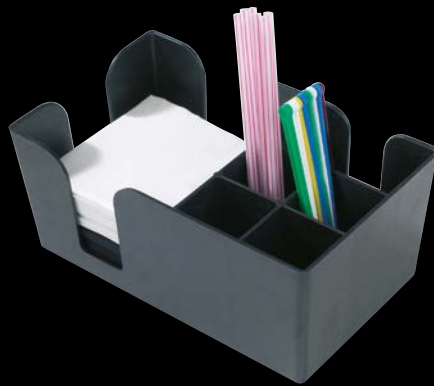

DRINKS MIX SYSTEMS

Drinks Mix System – Standard Bar Storers

This highly efficient Drinks Mix System enables you to reduce preparation time by preparing mixes and juices in advance.

The containers come with a lid for storage which can be replaced with the neck and spout for pouring contents directly into drinks. When not in use, the lid can be attached to the base to prevent loss.

A strong and versatile storage solution with all the storing and serving benefits of the standard Drinks Mix System.

Additionally, the Professional range also features a coloured neck for instant identification and a 'glug-free', easy to control, professional pouring spout.

Includes colour coded neck for quick and easy identification and 'glug-free' professional pouring spout.

1 LITRE CAPACITY

- | | | |
|-------|--------|------------|
| D1092 | Green | Case Qty 1 |
| D1093 | Orange | Case Qty 1 |
| D1091 | Red | Case Qty 1 |
| D1094 | White | Case Qty 1 |
| D1090 | Yellow | Case Qty 1 |

BAR STORAGE, MATS & TRAY

01

With 6 dispensers, see through lid and non-slip base. Dishwasher Safe.

02

01

02

03

04