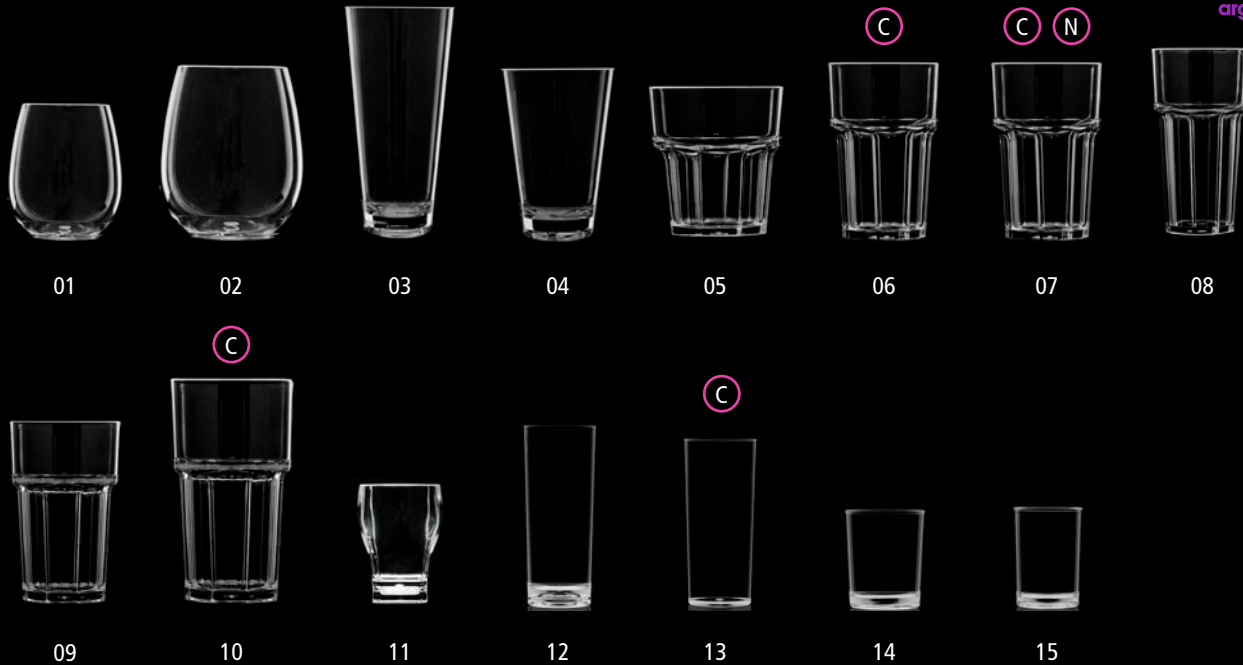

POLYCARBONATE DRINKWARE

ARGON TUMBLERS

01	CB080 Ultra Stemless Wine 17oz, 50cl	Case Qty 12	09	CD650 Tumbler 14oz, 40cl	Case Qty 24
02	CB079 Ultra Stemless Wine 29oz, 85cl	Case Qty 12	10	C9149 Tumbler 20oz, 58cl CE Marked	Case Qty 24
03	CB066 Tall HiBall 10oz, 29cl	Case Qty 36	11	CB067 Bulb Tumbler 8oz, 25cl	Case Qty 48
04	CB064 Tall Tumbler 12 3/4oz, 36cl	Case Qty 36	12	CF046 Hiball 12oz, 34cl	Case Qty 36
05	C9151 Tumbler 9oz, 27cl	Case Qty 36	13	CC777 Hiball 12oz, 34cl - 1/2 Pint CE Marked	Case Qty 48
06	C9152 Tumbler 10oz, 29cl CE Marked	Case Qty 36	14	CF396 Hiball 8oz, 22.7cl	Case Qty 36
07	CF395 Tumbler Nucleated 10oz CE Marked	Case Qty 36	15	CF397 Hiball 6oz, 17.7cl	Case Qty 36
08	C9153 Tumbler 12oz, 35cl	Case Qty 36