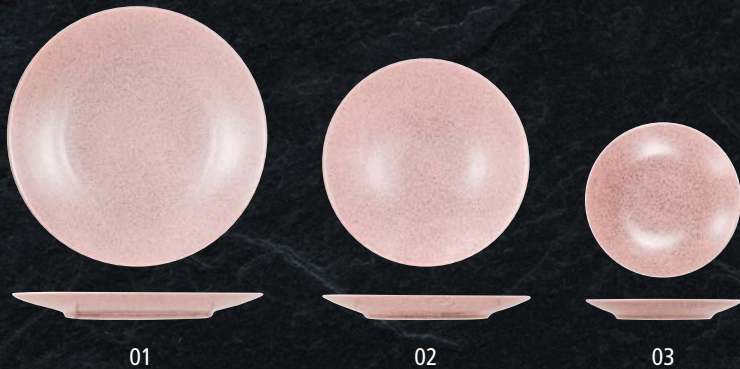

ARMERIA COLLECTION

Plates

- 01 **BQ426** Dinner Plate 10 $\frac{3}{8}$ " , 27.5cm   Case Qty 6
- 02 **BQ427** Coupe Plate 8 $\frac{1}{4}$ " , 21cm   Case Qty 6
- 03 **BQ429** Coupe Plate 6 $\frac{1}{3}$ " , 16cm   Case Qty 6

Bowls

- 04 **BQ428** Deep Bowl 6 $\frac{1}{10}$ " , 15.5cm   Case Qty 6
- 05 **BQ421** Low Bowl 7 $\frac{7}{8}$ " , 20cm / 70cl   Case Qty 6
- 06 **BQ430** Pasta Bowl 9" , 23cm   Case Qty 4