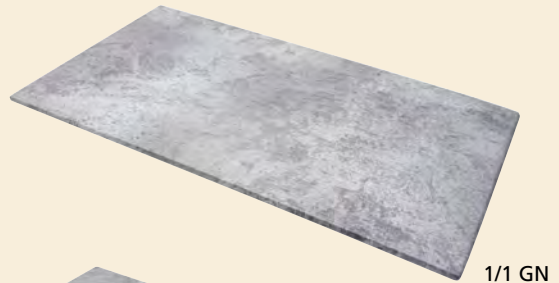

1/1 GN

All Strata GN Platters have non slip feet and can sit directly on a counter or table, they also fit the Rafters build system to let you generate a stunning buffet display.

GN ANTHRACITE

DH187GE
1/1 GN - 530 x 325mm
Qty 1

£25.00

DH188GE
2/4 GN - 530 x 162mm
Qty 1

£16.00

DH189GE
1/3 GN - 325 x 176mm
Qty 1

£10.00

DH190GE
1/2 GN - 325 x 265mm
Qty 1

£14.50