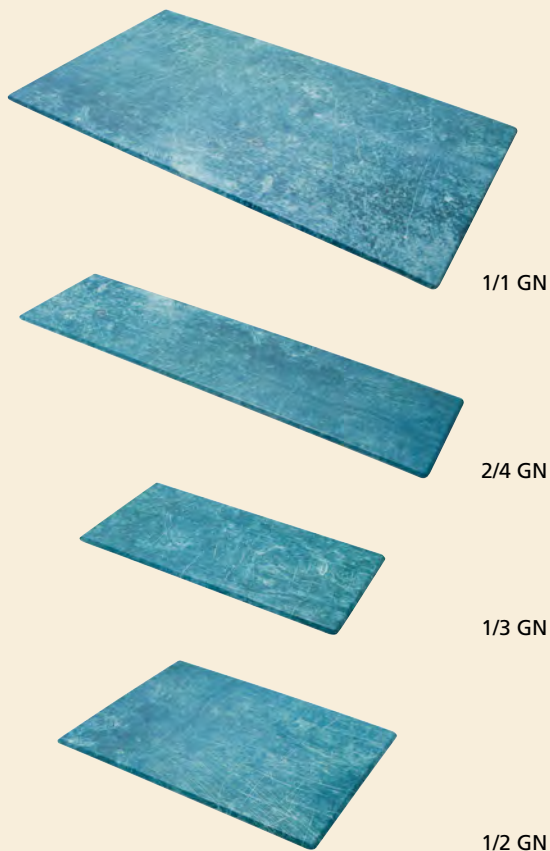

All Strata GN Platters have non slip feet and can sit directly on a counter or table, they also fit the Rafter's build system to let you generate a stunning buffet display.

GN COBALT

DH187BG
1/1 GN - 530 x 325mm
Qty 1

£25.00

DH188BG
2/4 GN - 530 x 162mm
Qty 1

£16.00

DH189BG
1/3 GN - 325 x 176mm
Qty 1

£10.00

DH190BG
1/2 GN - 325 x 265mm
Qty 1

£14.50