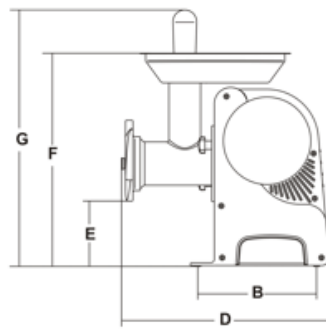

solo per professionisti

Sirman Spa
Viale dell'industria 9/11
35010 Pieve di Curtarolo (PD) Italy
Tel. +39 049 9698666
Fax. +39 049 9698688
E-mail. info@sirman.com

TC 22 DAKOTA

- Easy to carry thanks to its sides handles.
- Anodized aluminium body and ABS shockproof sides.
- Ventilated motor.
- Oil-bath gear box.
- Ground tempered helical gears.
- Easy to remove AISI 304 S/S mincing mouth.
- S/S plates and knives.
- Standard reverse.
- CE version:
24 volt controls and NVR device.

DETAILS

TECHNICAL DATA

Model

Power

Power source

TC output/h.

Standard plate

A

Gross weight

TC 22 DAKOTA

Mn watt 750 - Hp 1

Tf 1100 - Hp 1,5

230-400V/50Hz

kg/h. 120

ø mm 4,5

mm 310

mm 225

mm 395

mm 360

mm 115

mm 415

mm 485

kg 26

mm 500x430x450