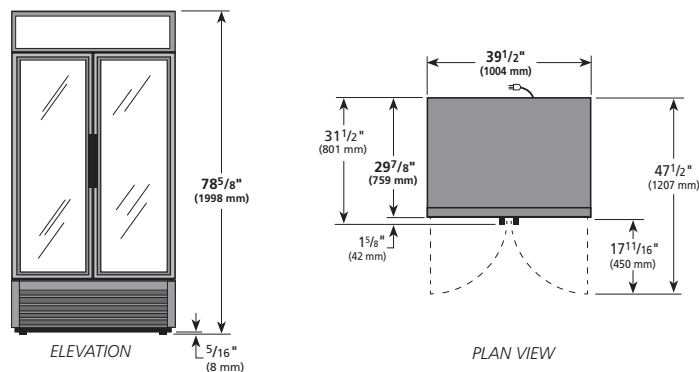

ROUGH-IN DATA

Specifications subject to change without notice.
Chart dimensions rounded up to the next whole millimeter (inches rounded up to the next 1/8").

Model	Doors	Shelves	Cabinet Dimensions (mm)			HP	Voltage	Amps	Capacity (litres)	Refrigerant	Crated Weight (kg)
			W	D†	H						
GDM-35-HC~TSL01	2	8	1004	759	1998	1/2	230-240/50/1	4.6	900	R290	168

† Depth does not include 42 mm for door handles.