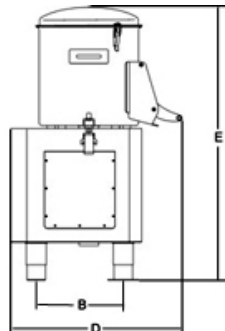

DETAILS

TECHNICAL DATA

Model	PPJ 10 SC
Power	watt 735 - Hp 1
Power source	230V/50Hz
Capacity	kg 10 - lt 20
Revolutions	r.p.m. 320
Output/h.	kg 170
A	mm 203
B	mm 282
C	mm 470
D	mm 544
E	mm 910
Net weight	kg 41,5
Shipping	mm 720x570x1200
Gross weight	kg 51,5