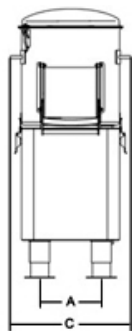

DETAILS

TECHNICAL DATA

Model	PPJ 10 SC
Power	watt 735 - Hp 1
Power source	230V/50Hz
Capacity	kg 10 - lt 20
Revolutions	r.p.m. 320
Output/h.	kg 170
A	mm 203
B	mm 282
C	mm 470
D	mm 544
E	mm 910
Net weight	kg 41,5
Shipping	mm 720x570x1200
Gross weight	kg 51,5