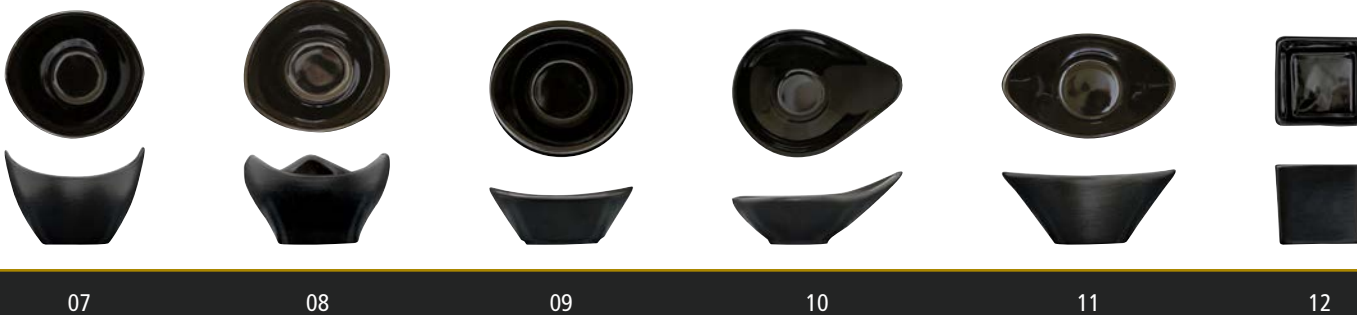

JOUET COLLECTION - CLASSIC MINIS

Jouet Miniatures