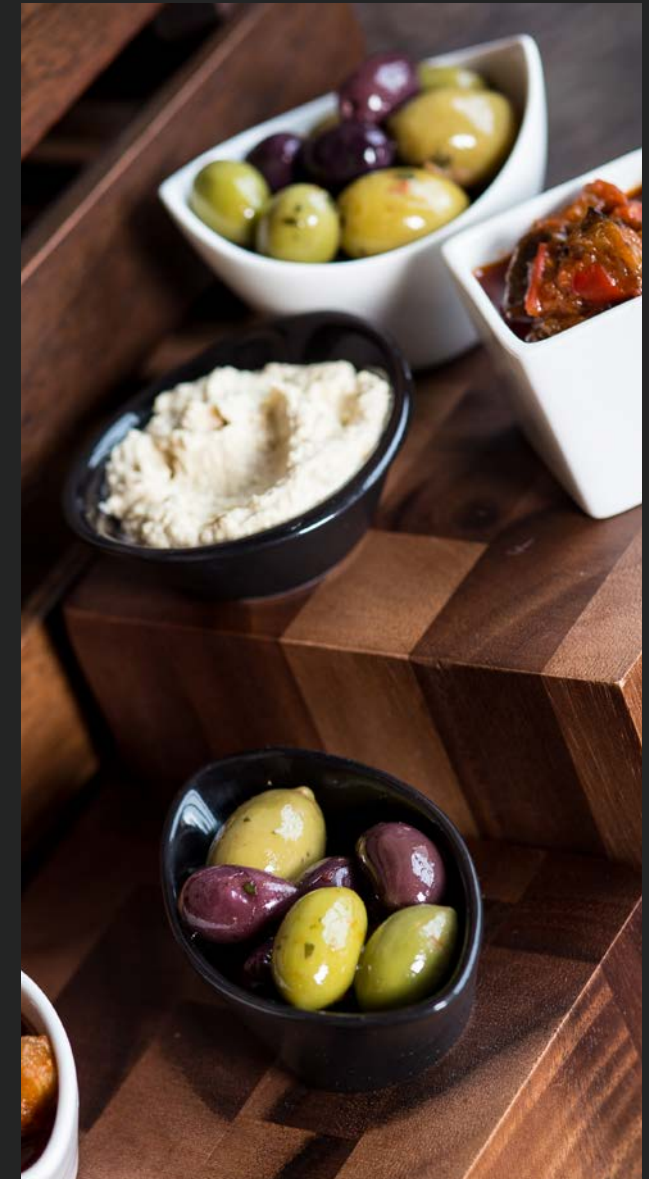

01	BI834WH	Scoop Bowl 8.8 x 4.3cm	Case Qty 12	07	BI834BK	Scoop Bowl 8.8 x 4.3cm	Case Qty 12
02	BI835WH	Star Bowl 9 x 4.3cm	Case Qty 12	08	BI835BK	Star Bowl 9 x 4.3cm	Case Qty 12
03	BI836WH	Curved Bowl 8.5 x 3.5cm	Case Qty 12	09	BI836BK	Curved Bowl 8.5 x 3.5cm	Case Qty 12
04	BI837WH	Teardrop Bowl 10.7 x 8.4 x 3cm	Case Qty 12	10	BI837BK	Teardrop Bowl 10.7 x 8.4 x 3cm	Case Qty 12
05	BI838WH	Conical Bowl 10.7 x 6.3 x 4.4cm	Case Qty 12	11	BI838BK	Conical Bowl 10.7 x 6.3 x 4.4cm	Case Qty 12
06	BI839WH	Cube 5.9 x 4.9cm	Case Qty 12	12	BI839BK	Cube 5.9 x 4.9cm	Case Qty 12