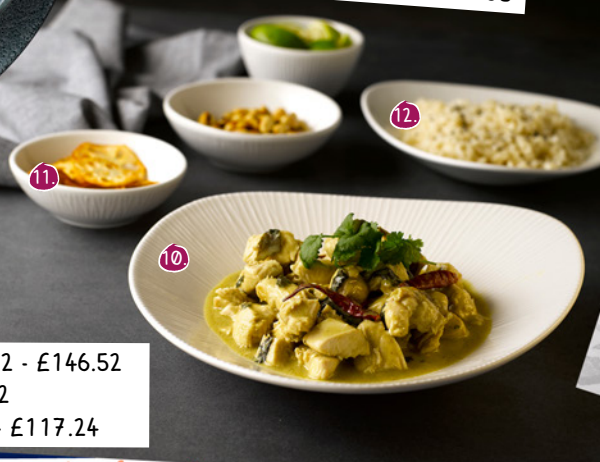

10. BM738 - 10 3/4 X 10 1/2" - PACK QTY 12 - £146.52
11. BM739 - 9 OZ - PACK QTY 12 - £50.52
12. BM740 - 8 1/4 X 8 1/4" - PACK QTY 12 - £117.24