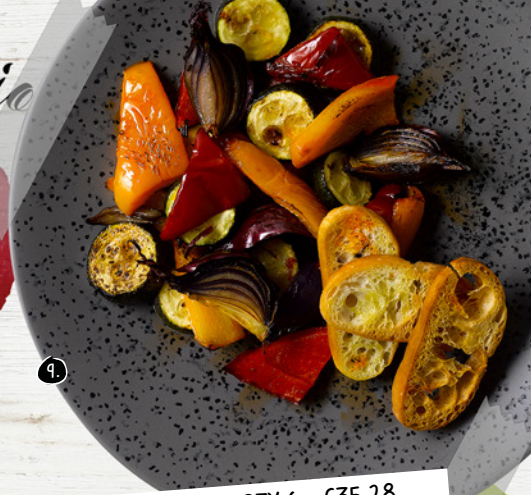

Go Menu

5. BM734 - 9.75" - PACK QTY 12 - £136.32

6. BJ898 - 27CM - PACK QTY 6 - £97.02

organic
products

100% Bio
Food

unique, natural, extraordinary

The Potters Collection by Robert Gordon brings innovative design and quality to the tabletop. With a wide assortment of embossed plates, bowls and accessories, this beautiful naturalist porcelain is available in two colours: Pier and Storm. The reactive glaze on Pier and Storm ensures that no two pieces of this Australian-designed porcelain will be exactly alike.