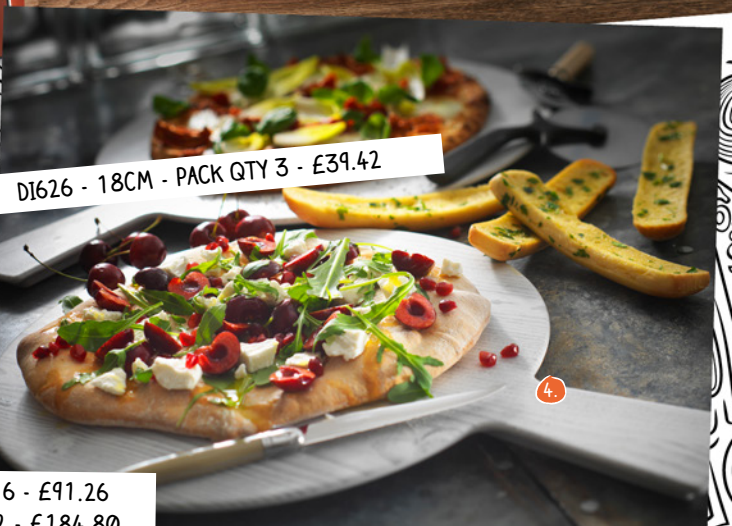

4. D1626 - 18CM - PACK QTY 3 - £39.42

5. BM748 - 12 3/4" - PACK QTY 6 - £91.26
6. BK091 - 6.5" - PACK QTY 12 - £184.80
7. BM749 - 6.5" - PACK QTY 12 - £60.48
8. BM038 - 7 1/4" - PACK QTY 12 - £79.44