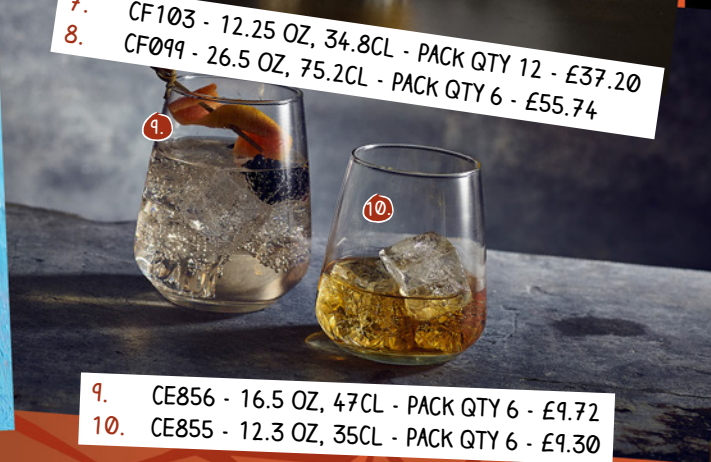

9. CE856 - 16.5 OZ, 47CL - PACK QTY 6 - £9.72
10. CE855 - 12.3 OZ, 35CL - PACK QTY 6 - £9.30