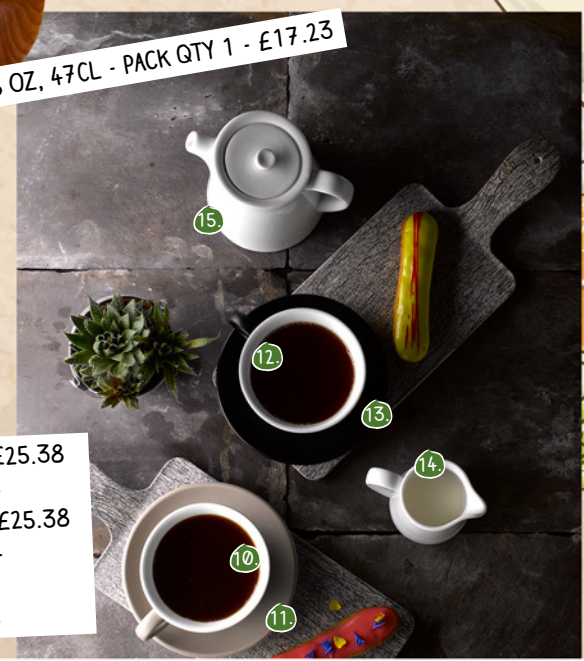

1. BM652 - SERVING TRAY - PACK QTY 1 - £7.50
2. BM653 - 300ML (CUP & SAUCER) - PACK QTY 1 - £7.00
3. BM654 - 14.7 OZ, 42CL - PACK QTY 1 - £14.17

9. DK200 - TEAPOT - PACK QTY 12 - £188.04

10. BM069 - 12 OZ, 34.1CL - PACK QTY 6 - £25.38
11. BM073 - 15.5CM - PACK QTY 6 - £15.54
12. BM063 - 12 OZ, 34.1CL - PACK QTY 6 - £25.38
13. BM067 - 15.5CM - PACK QTY 6 - £15.54
14. BB567 - 5.6 OZ - PACK QTY 4 - £11.02
15. BL164 - 42.6 OZ - PACK QTY 4 - £40.28