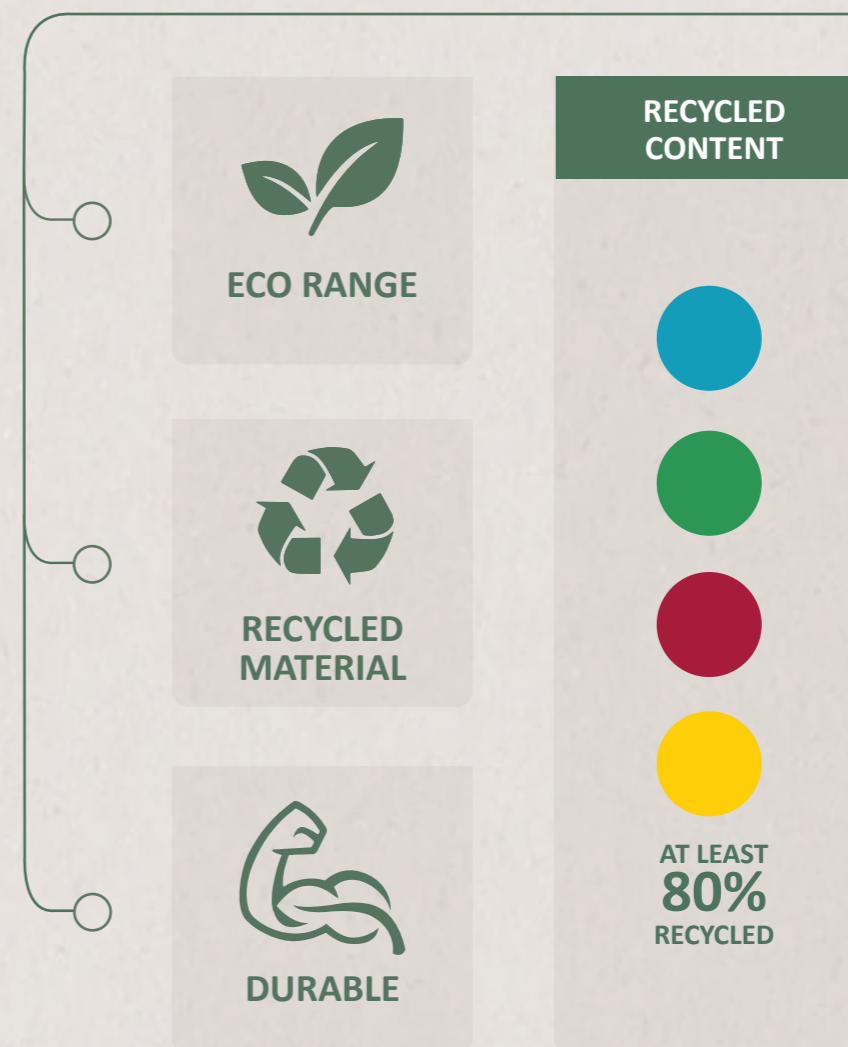

hillbrush[®]

ECO

RANGE

The ECO range is formed using at least 80% recycled material - making it the most sustainable range from Hillbrush.

ECO RANGE

RECYCLED
MATERIAL

DURABLE

80% +

The plastic used in our ECO Range comes from post-consumer waste such as PET bottles.

Our Eco Range offers strong eco-credentials that make the brushes economical and sustainable.

This brushware is made from post-consumer recycled plastic, from products that have been thrown away, collected, cleaned, reprocessed, and then remade into this Eco Range. Products made from post-consumer recycled plastic close the loop, diverting plastic products from landfill.

Lightweight fully colour-coded brushware, made from recycled content. Ideal for use in HORECA (*hotel, restaurant, catering*) industries in five colours to avoid cross-contamination. If colour is not critical, then the black option has the benefit of a higher recycled content.